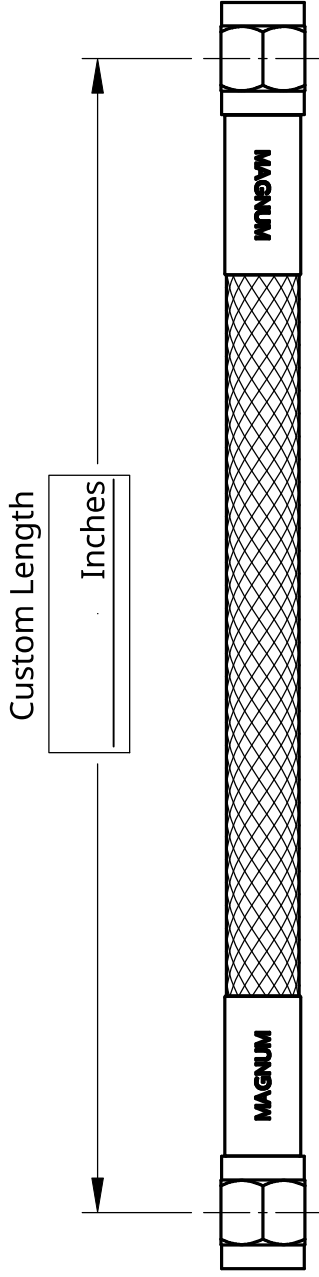

CUSTOM ORDERING GUIDE

Universal Brake Line

Custom orders cannot be returned or refunded. Please see our warranty and returns policy. Call (585) 381-8380 for more information

Model: _____
Year: _____

Name: _____
Address: _____
Phone: _____
Email: _____

Business Name: _____
Phone: _____
Email: _____

ABS
 Non-ABS

Braid Color:

- Sterling Chromite II
- Polished Stainless
- Black Pearl
- Copper Canyon
- KARBONFIBR
- XR Black
- XR Stainless Steel

Fitting Plating:

- Chrome
- Black

NOTE: Length is measured to the middle of the nut which corresponds to the mating surface of the Fitting

See URL for AN-3 Banjo Options :

www.magnumshielding.com/Brake-Line-Assemblies/brake-line-accessories/banjofittings#/sort=p.model/order=ASC/limit=20